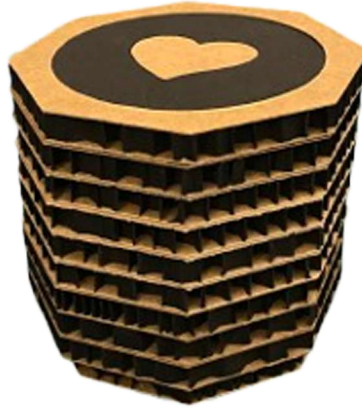

ART. MINI URNA CARDEA/ESD

MISURE URNA: cm 10 x 10 x h 10
CAPACITÀ URNA: Lt 0,25
MISURE INSERTO: Ø cm 7
PESO URNA: 100 gr
MISURE SCATOLA: cm 13 x 13 x h 13
COLORI: AVANA / AVANA-NERO / BIANCO-AVANA

MESURES DE L'URNE: cm 10 x 10 x h 10
CAPACITÉ DE L'URNE : 0,25 litres
MESURES DE L'INSERTION: Ø cm 7
POIDS DE L'URNE : 100 gr
MESURES DE LA BOÎTE: 13 x 13 x h 13 cm
COULEURS: HAVANE / HAVANE-NOIR / BLANC-HAVANE

URN MEASURES: cm 10 x 10 x h 10 cm
URN CAPACITY: 0,25 litres
INSERT MEASUREMENTS: Ø cm 7
URN WEIGHT: 100 gr
BOX MEASURES: 13 x 13 x h 13 cm
COLORS: HAVANA / HAVANA-BLACK / WHITE-HAVANA